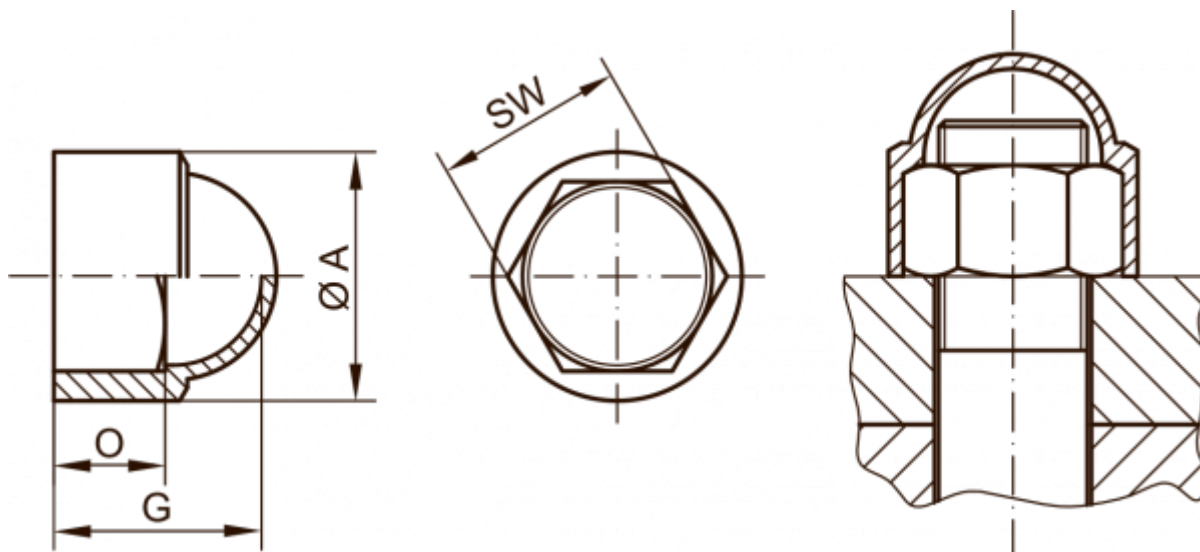

Data Sheet

Article number: 59GPN10001077

Description: KLEE Cap for nut GPN 1000 / 1077 - NV 30

Measures

| | |
|--------------------|-------------------|
| A | = 37.4 |
| For | = M20x1,5 - M20x2 |
| G | = 31 |
| O | = 17 |
| SW (Spanner width) | = 30 |